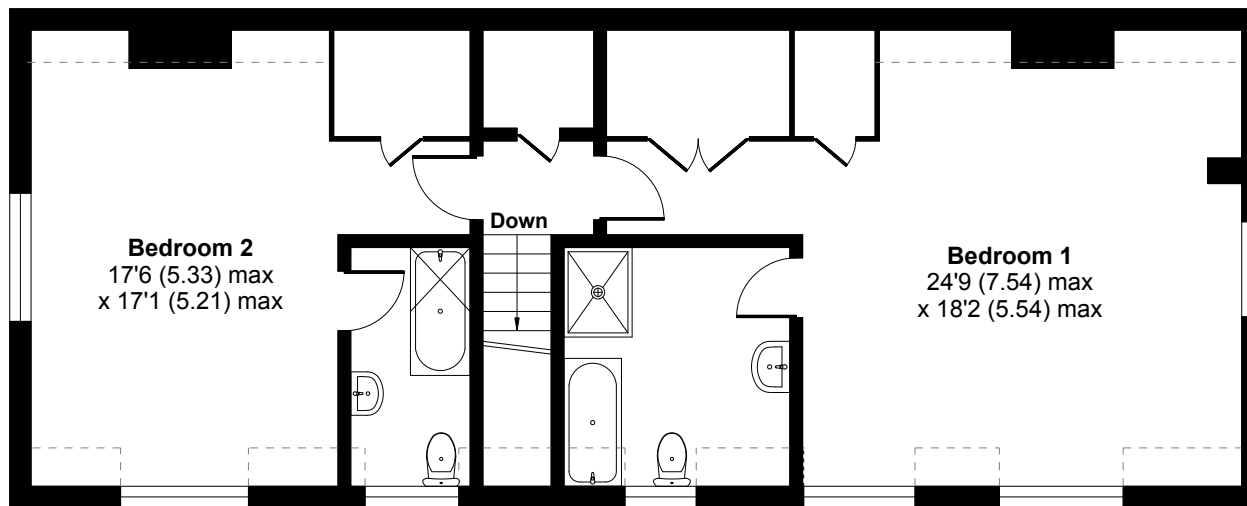

Oak Tree Stables, Russley Park, Baydon, Swindon, SN8

Approximate Area = 1948 sq ft / 180.9 sq m

Limited Use Area(s) = 79 sq ft / 7.3 sq m

Total = 2027 sq ft / 188.2 sq m

For identification only - Not to scale

FIRST FLOOR

GROUND FLOOR