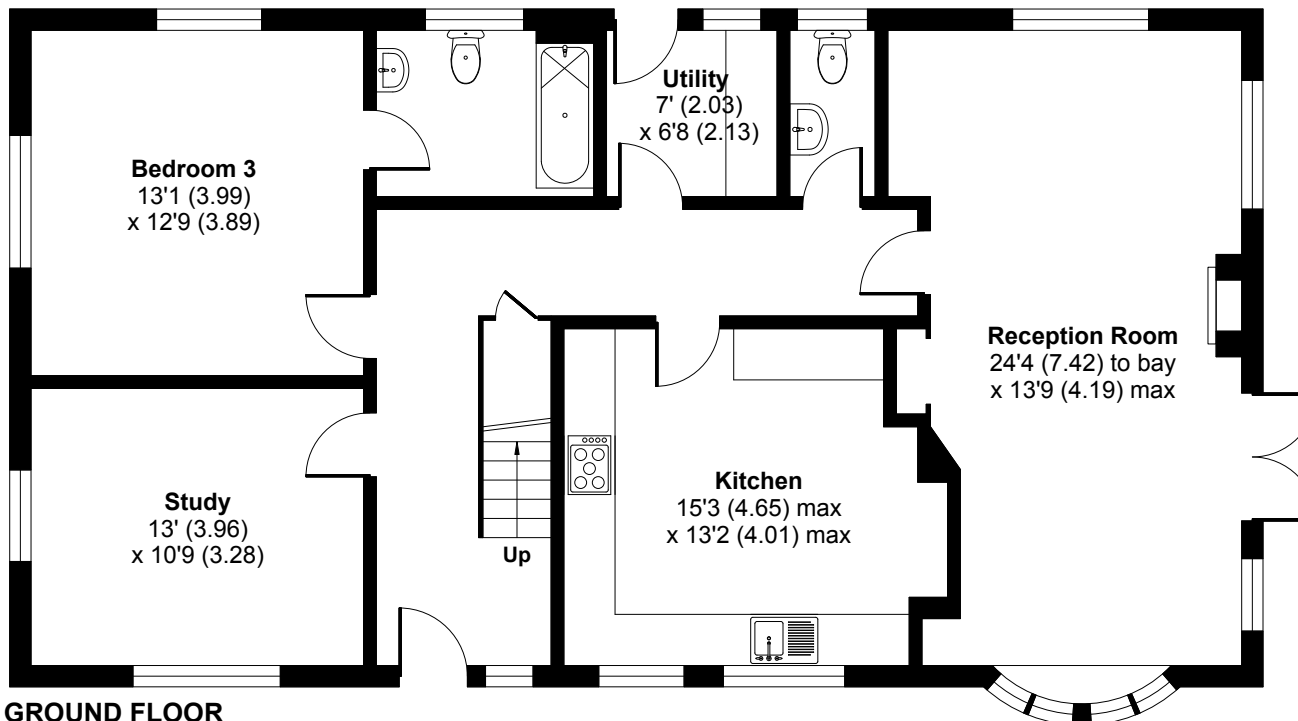

Oak Tree Stables, Russley Park, Baydon, Swindon, SN8

Approximate Area = 1948 sq ft / 180.9 sq m

Limited Use Area(s) = 79 sq ft / 7.3 sq m

Total = 2027 sq ft / 188.2 sq m

For identification only - Not to scale

FIRST FLOOR

GROUND FLOOR